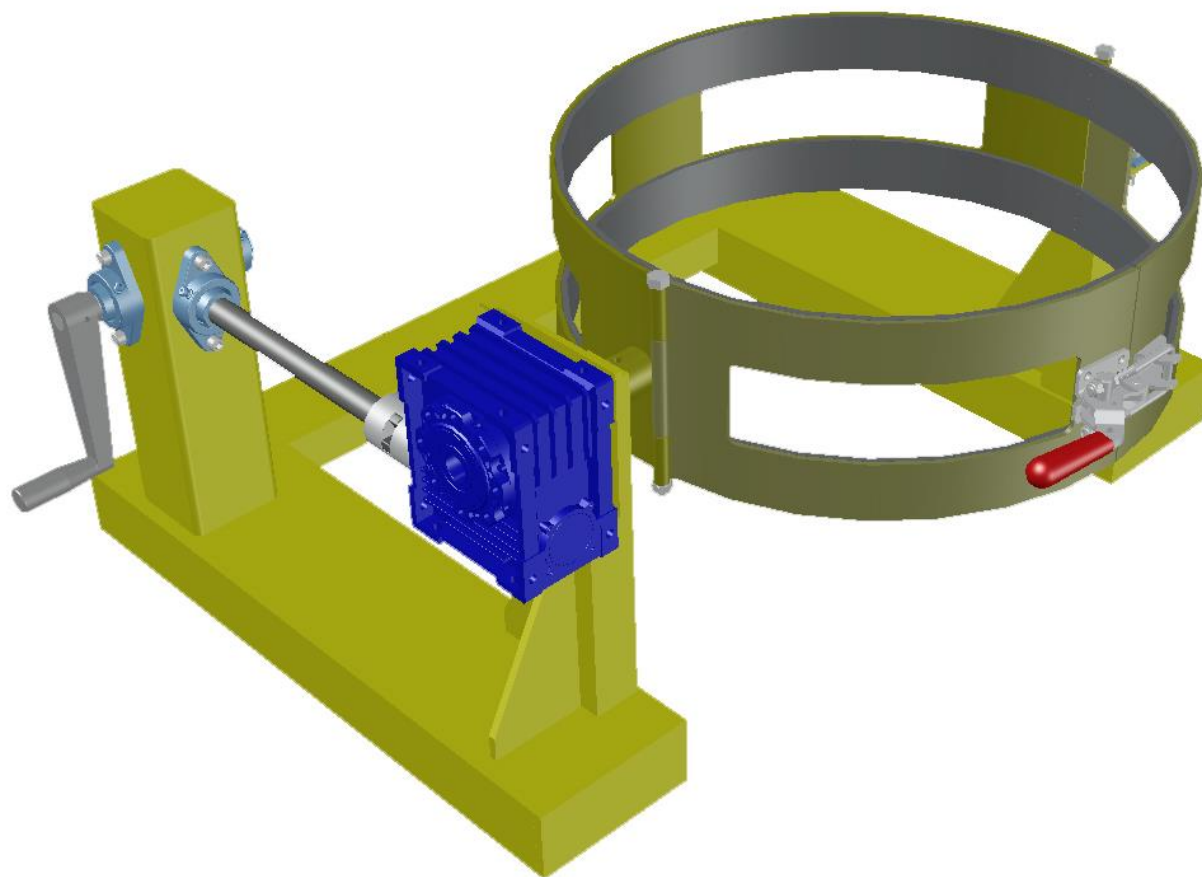

Liftomatic Material Handling, Inc.

700 Dartmouth Lane
Buffalo Grove, IL 60089

Phone 847 325-2930
Fax 847 325-2959
Toll Free 800 837-6540

**Liftomatic Drum-Vector™
FDR-850-CH**

Operation Capacity: 850 Lbs. Unit Weight: 180 Lbs.